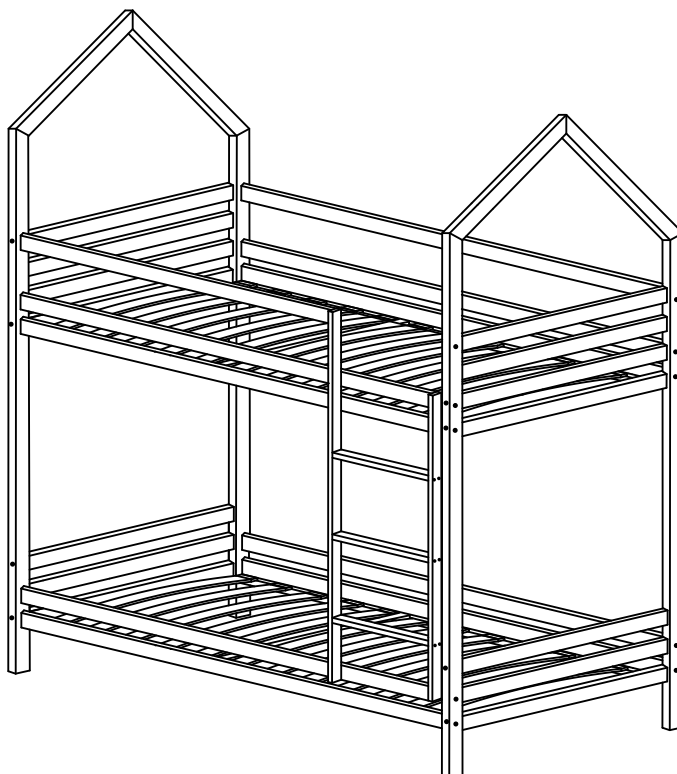

ATTENTION: DO NOT INSTALL DAMAGED ELEMENTS

DOMEK TRANO ROA

700x1400	800x1600	900x1600	1000x1800
700x1600	800x1800	900x1800	1000x1900
	800x1900	900x1900	1000x2000
	800x2000	900x2000	

DOMEK ROA

Noga A1-x2

Noga A2-x2